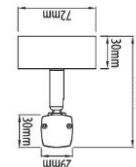

LED Bathroom lighting fixture, 8 W, 2700 K, chrome, IP44

art. № LOTB827

Description

A good bathroom lighting scheme incorporates just the right balance of task and ambient light for all your morning and evening rituals. This lighting fixture is elegance and practicality for your bathroom. With a slim profile, this linear LED bathroom light will beautifully complete a vanity space.